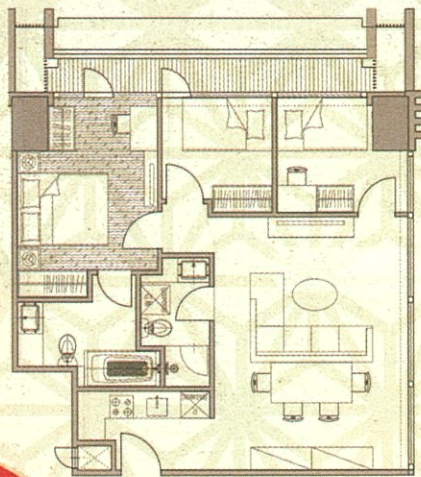

Apartment for sale

at Orange County **NEWPORT GLENDALE**
PARK PARK

3 ベッドルーム
TYPE Z2 / Z6
SIZE: 88,93 M² SGA

3 BEDROOMS LIVING ROOM
2 BATHROOMS PANTRY
DINING ROOM BALCONY

PRICE
start from
Rp **1.8**
bio-

PT Diamond Development Indonesia
LIPPO GROUP a subsidiary of Mitsubishi Corporation
Contractor PT. KAJIMA INDONESIA
0821 2147 3088 www.orangecounty.co.id